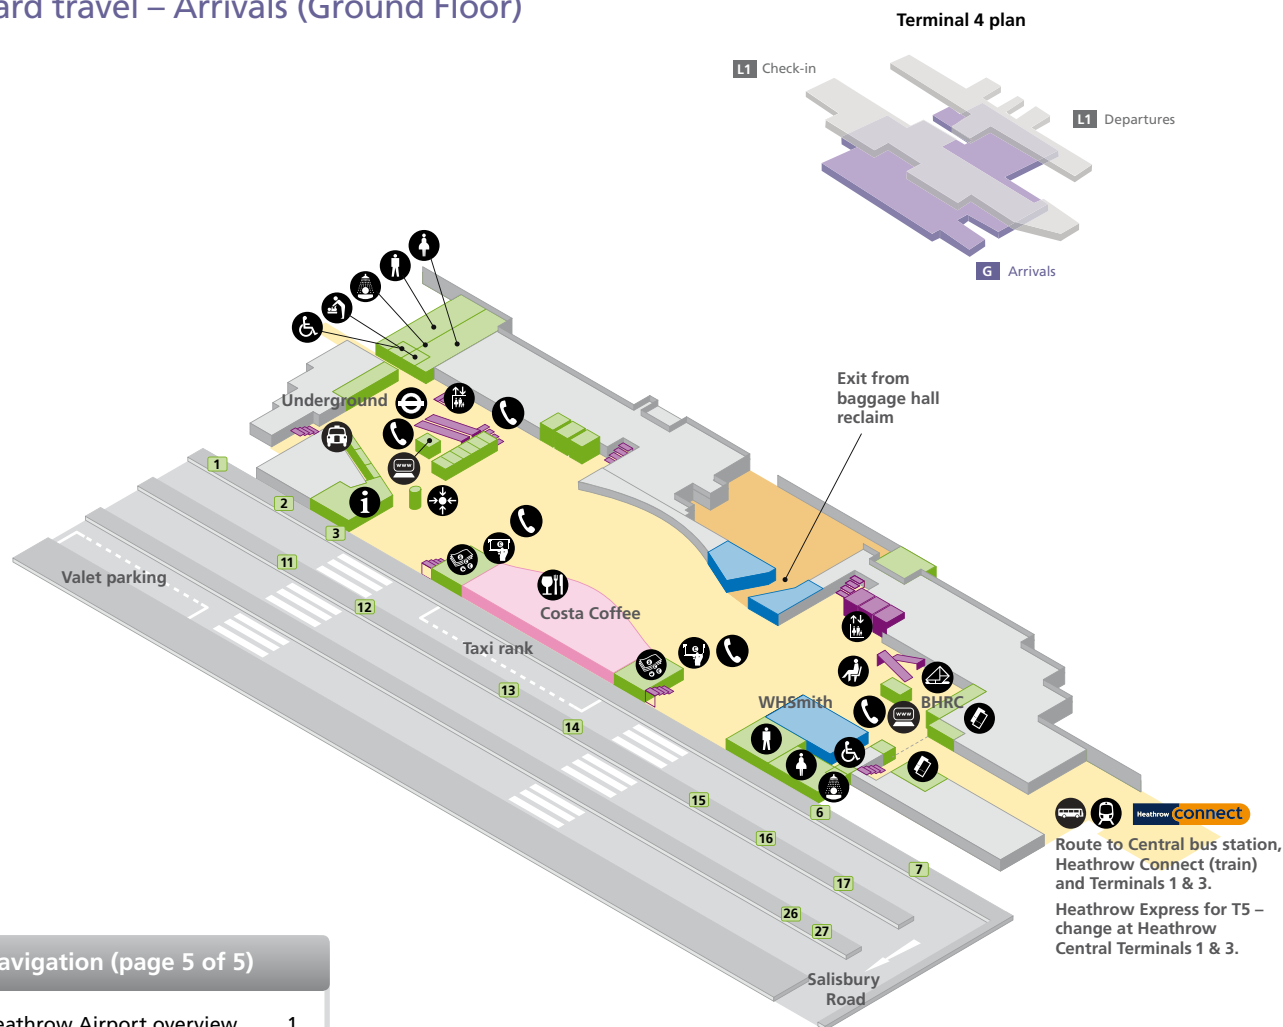

Terminal 4

Onward travel – Arrivals (Ground Floor)

Bus and coach stop allocation

Business parking	3	Car Rental (off airport):	
dot2dot	11	Dollar Thrifty, Sixt	26
Express Coach – National Express	13 14	Car Rental (on airport):	
Group travel – pick up	16 17	Avis Budget, Enterprise, Europcar/National/Alamo, Hertz	1 2
Group travel – set down	15	Off airport Parking companies:	
Help Bus	3	Economy, Purple Parking, Quality Airport Parking, Reeds, UB8/Happydays	27
Hotel Hoppa	12	Taxi Rank (between 3 & 6)	
Local bus 482, 490, 555, 557	6 7		
Long stay parking	3		
Transport for London (TfL) – drop/stand	6 7		

- Accessible toilet
- Babycare
- Bus station
- Bureau de change
- Cash machines
- Internet facility
- Information
- Boingo Wi-Fi is present throughout the terminal
- Lift
- Meeting point
- Postbox
- Restaurant / Café / Pub
- Seating
- Shower
- Taxi
- Telephone
- Toilet men
- Toilet women
- Train station
- Underground
- Public areas
- Passenger areas

Route to Central bus station, Heathrow Connect (train) and Terminals 1 & 3.
Heathrow Express for T5 – change at Heathrow Central Terminals 1 & 3.

Navigation (page 5 of 5)

Heathrow Airport overview	1
Check-in and mezzanine level	2
Departures	3
Arrivals & mezzanine level	4
Onward travel – Arrivals	5