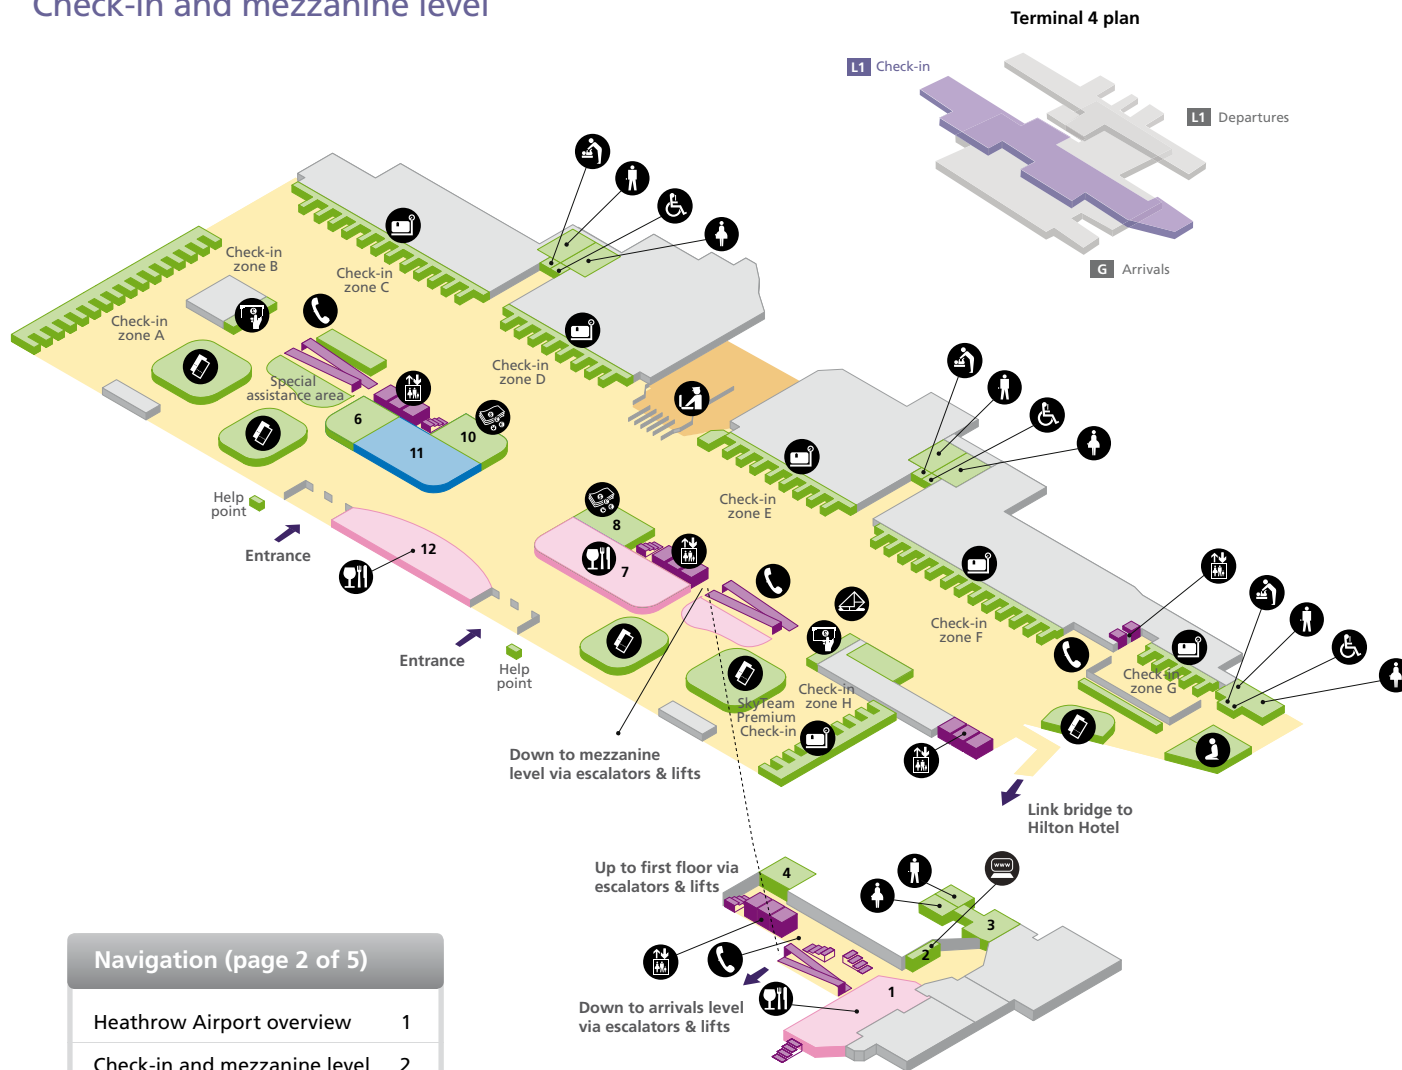

Heathrow Airport

Overview

Navigation (page 1 of 5)	
Heathrow Airport overview	1
Check-in and mezzanine level	2
Departures	3
Arrivals & mezzanine level	4
Onward travel – Arrivals	5

Terminal 4

Check-in and mezzanine level

Navigation (page 2 of 5)	
Heathrow Airport overview	1
Check-in and mezzanine level	2
Departures	3
Arrivals & mezzanine level	4
Onward travel – Arrivals	5

Shopping

WHSmith	11
---------	----

Services

American Express	8	Travelex	10
Excess baggage	6	VAT refunds (Mezzanine level)	4
Internet (Mezzanine level)	2	Yotel (24 hour hotel rooms, Mezzanine level)	3

Food and drink

Caffé Nero	12	Café Rouge	7
J D Wetherspoon – Bar (Mezzanine level)	1		

- Accessible toilet
 - Postbox
 - Toilet men
 - Babycare
 - Prayer room
 - Toilet women
 - Cash machines
 - Restaurant / Café / Pub
 - Public areas
 - Check-in
 - Security
 - Passenger areas
 - Internet facility
 - Telephone
 - Lift
 - Tickets
- Boingo Wi-Fi is present throughout the terminal

Navigation (page 3 of 5)

Heathrow Airport overview	1
Check-in and mezzanine level	2
Departures	3
Arrivals & mezzanine level	4
Onward travel – Arrivals	5

- Accessible toilet
- Airline lounge
- Baby care
- Bureau de change
- Internet facility
- Lift
- Postbox
- Boingo Wi-Fi is present throughout the terminal
- Restaurant / Café / Pub
- Security
- Shower
- Toilet men
- Toilet women
- Public areas
- Passenger areas