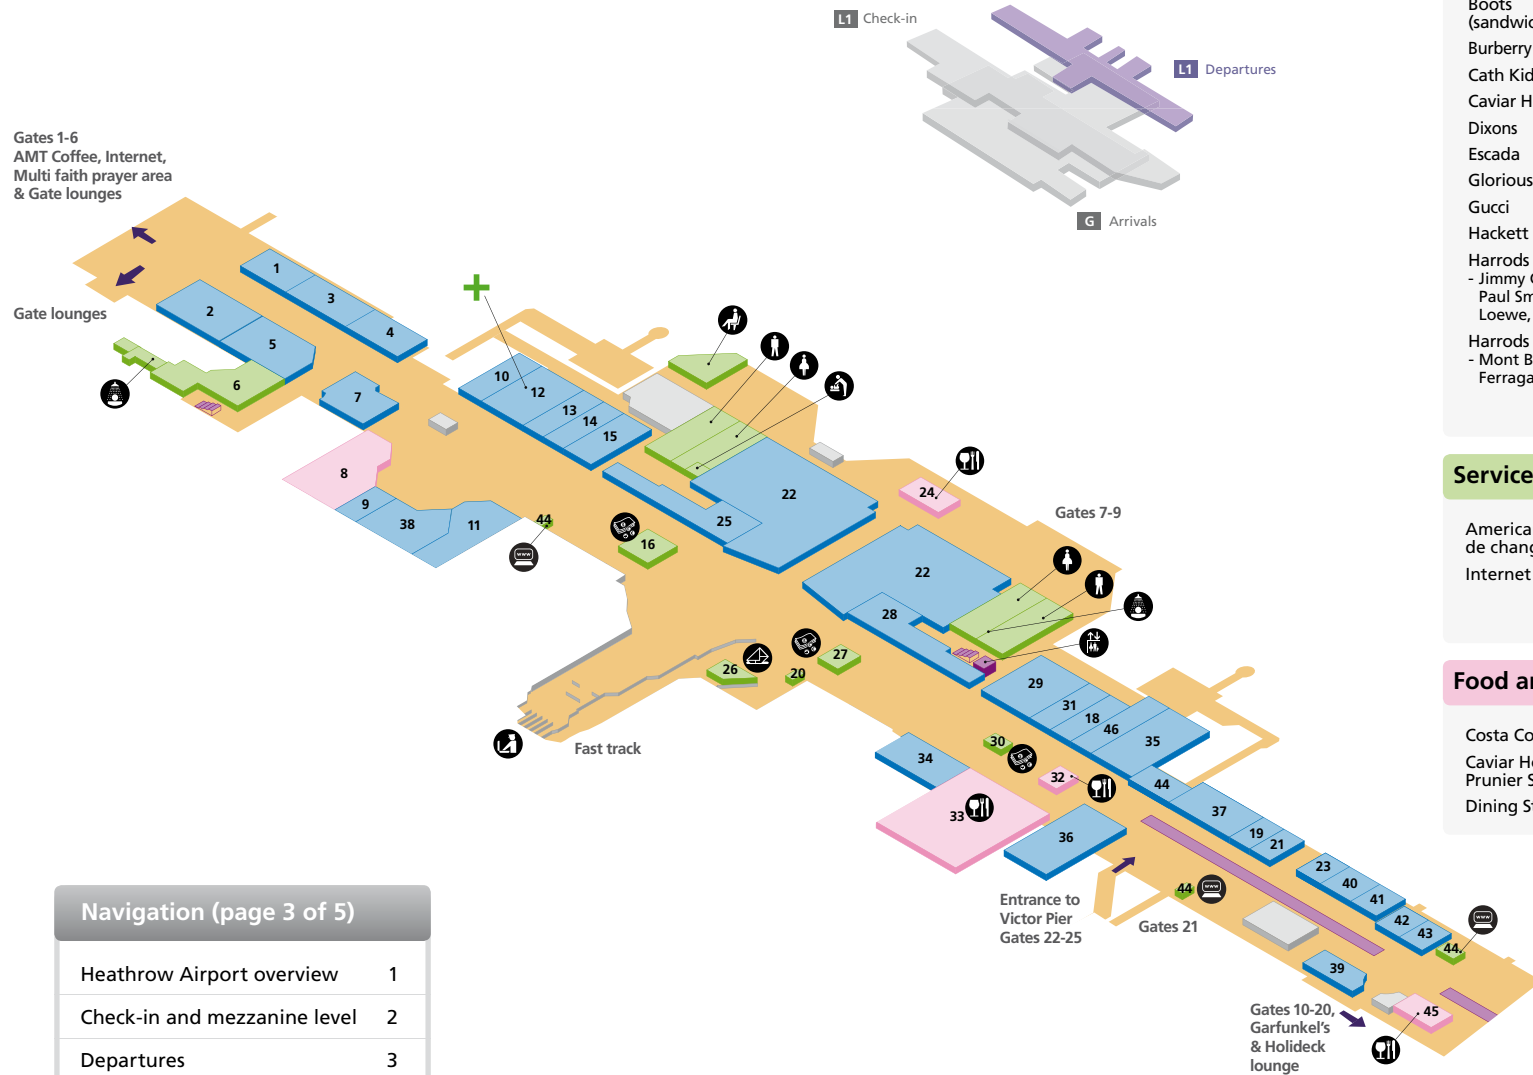

Terminal 4

Departures (first floor)

Shopping

Bally	11	Harrods	
Beauty Studio	10	- Signature Store and Food Hall	29
Boots (sandwiches and snacks)	12	HMV	37
Burberry	7	Jo Malone	42
Cath Kidston	9	Links of London	4
Caviar House and Prunier Shop	43	LK Bennett	38
Dixons	35	Mulberry	13
Escada	1	Rituals	41
Glorious Britain	23	Rolling Luggage/Tumi	21
Gucci	3	Simply Chocolates	19
Hackett	46	Sunglass Hut	31
Harrods - Jimmy Choo, Etro, Paul Smith, Roberto Cavalli, Loewe, Valentino	25	Swarovski	40
Harrods - Mont Blanc, Cartier, Zegna, Ferragamo, Dunhill	28	Thomas Pink	14
		Tie Rack	44
		Watches of Switzerland	15
		WHSmith	2 34
		WHSmith Books	36
		World Duty Free	5 22 39
		World of Whiskies	18

Services

American Express bureau de change	30	16	Security desk	20
Internet	44		Transfer area	6
			Travelex bureau de change	27
			VAT returns	26

Food and drink

Costa Coffee	24	Starbucks	45
Caviar House and Prunier Seafood Bar	32	The Bridge Bar and Eating House	33
Dining Street	8		

Navigation (page 3 of 5)

Heathrow Airport overview	1
Check-in and mezzanine level	2
Departures	3
Arrivals & mezzanine level	4
Onward travel – Arrivals	5

- Accessible toilet
- Airline lounge
- Baby care
- Bureau de change
- Internet facility
- Lift
- Postbox
- Boingo Wi-Fi is present throughout the terminal
- Restaurant / Café / Pub
- Security
- Shower
- Toilet men
- Toilet women
- Public areas
- Passenger areas