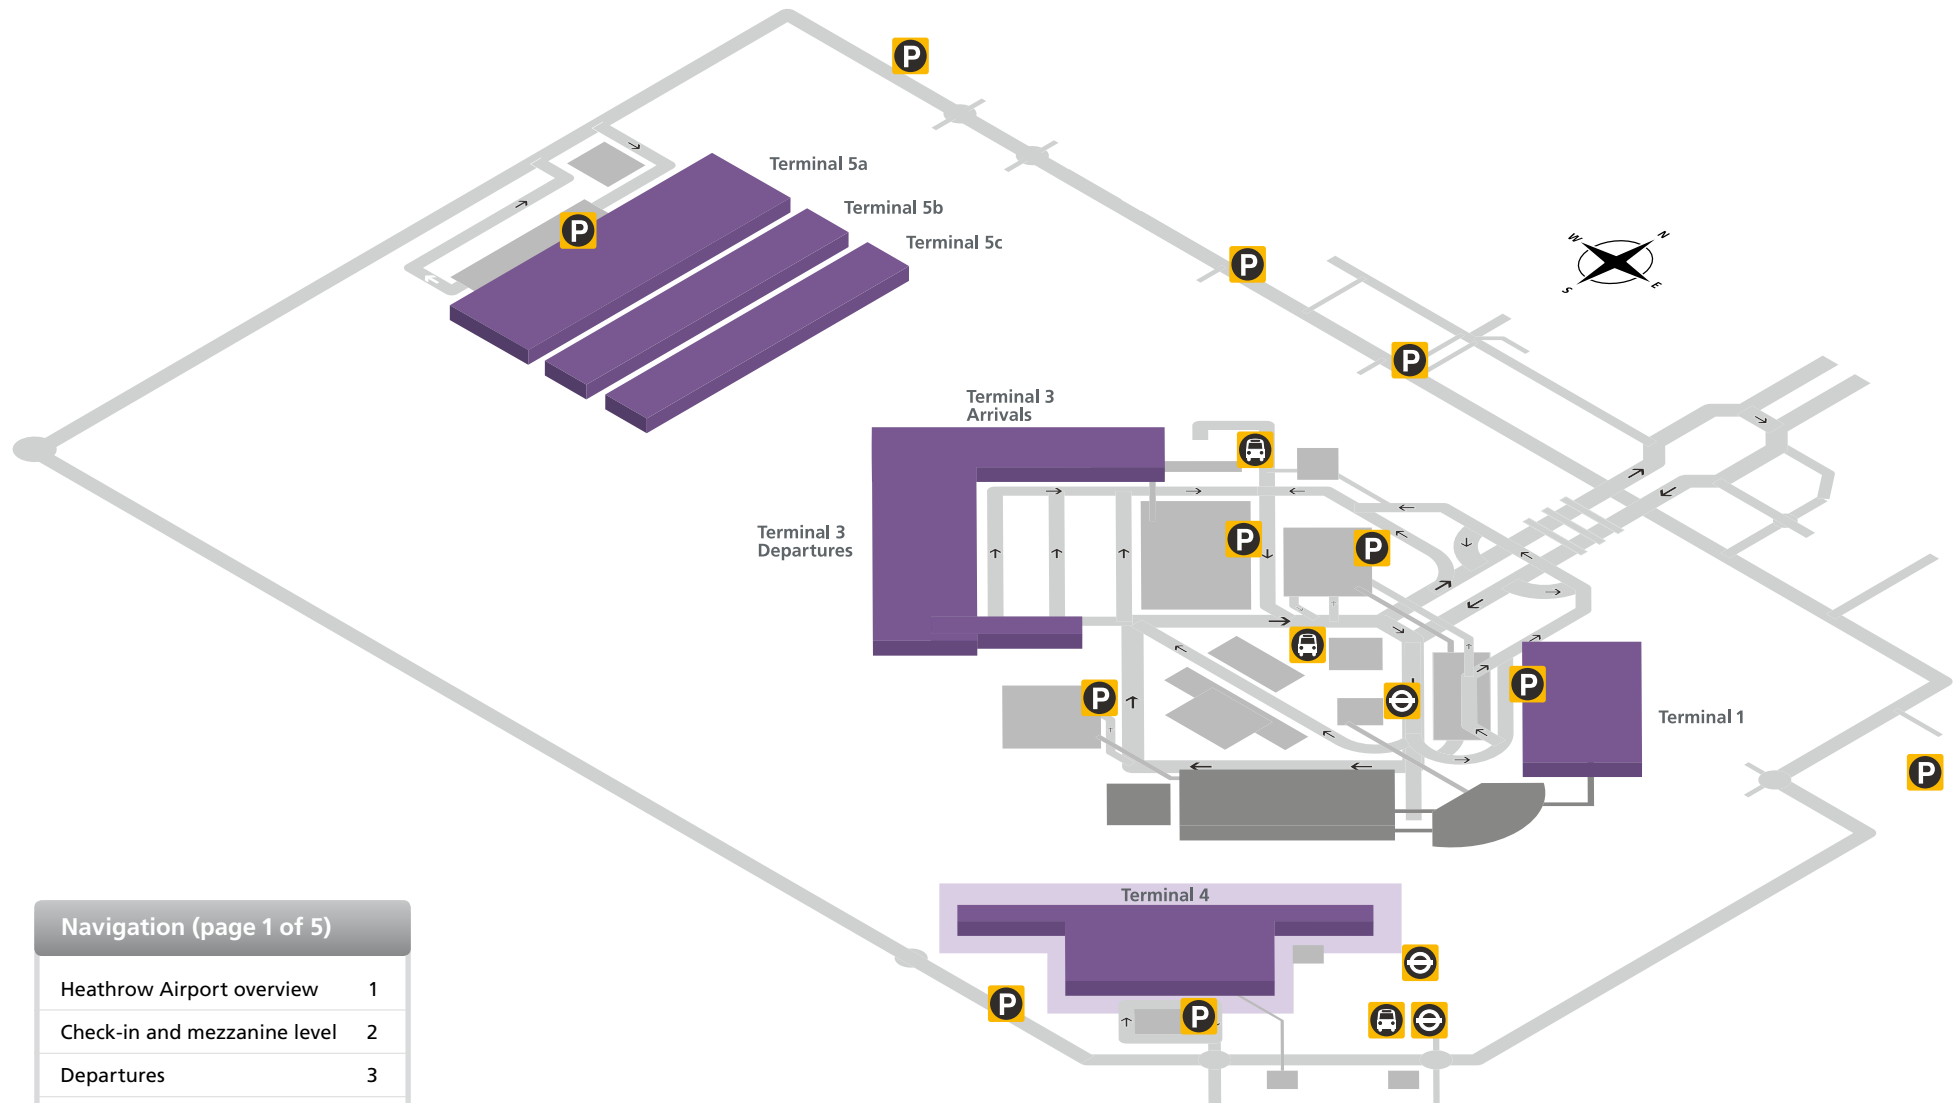

Heathrow Airport

Overview

Navigation (page 1 of 5)	
Heathrow Airport overview	1
Check-in and mezzanine level	2
Departures	3
Arrivals & mezzanine level	4
Onward travel – Arrivals	5

Terminal 4

Check-in and mezzanine level

Navigation (page 2 of 5)	
Heathrow Airport overview	1
Check-in and mezzanine level	2
Departures	3
Arrivals & mezzanine level	4
Onward travel – Arrivals	5

Shopping

WHSmith	11
---------	----

Services

American Express	8	Travelex	10
Excess baggage	6	VAT refunds (Mezzanine level)	4
Internet (Mezzanine level)	2	Yotel (24 hour hotel rooms, Mezzanine level)	3

Food and drink

Caffé Nero	12	Café Rouge	7
J D Wetherspoon – Bar (Mezzanine level)	1		

- Accessible toilet
 - Postbox
 - Toilet men
 - Babycare
 - Prayer room
 - Toilet women
 - Cash machines
 - Restaurant / Café / Pub
 - Public areas
 - Check-in
 - Security
 - Passenger areas
 - Internet facility
 - Telephone
 - Lift
 - Tickets
- Boingo Wi-Fi is present throughout the terminal

Navigation (page 3 of 5)

Heathrow Airport overview	1
Check-in and mezzanine level	2
Departures	3
Arrivals & mezzanine level	4
Onward travel – Arrivals	5

- Accessible toilet
- Airline lounge
- Baby care
- Bureau de change
- Internet facility
- Lift
- Postbox
- Boingo Wi-Fi is present throughout the terminal
- Restaurant / Café / Pub
- Security
- Shower
- Toilet men
- Toilet women
- Public areas
- Passenger areas