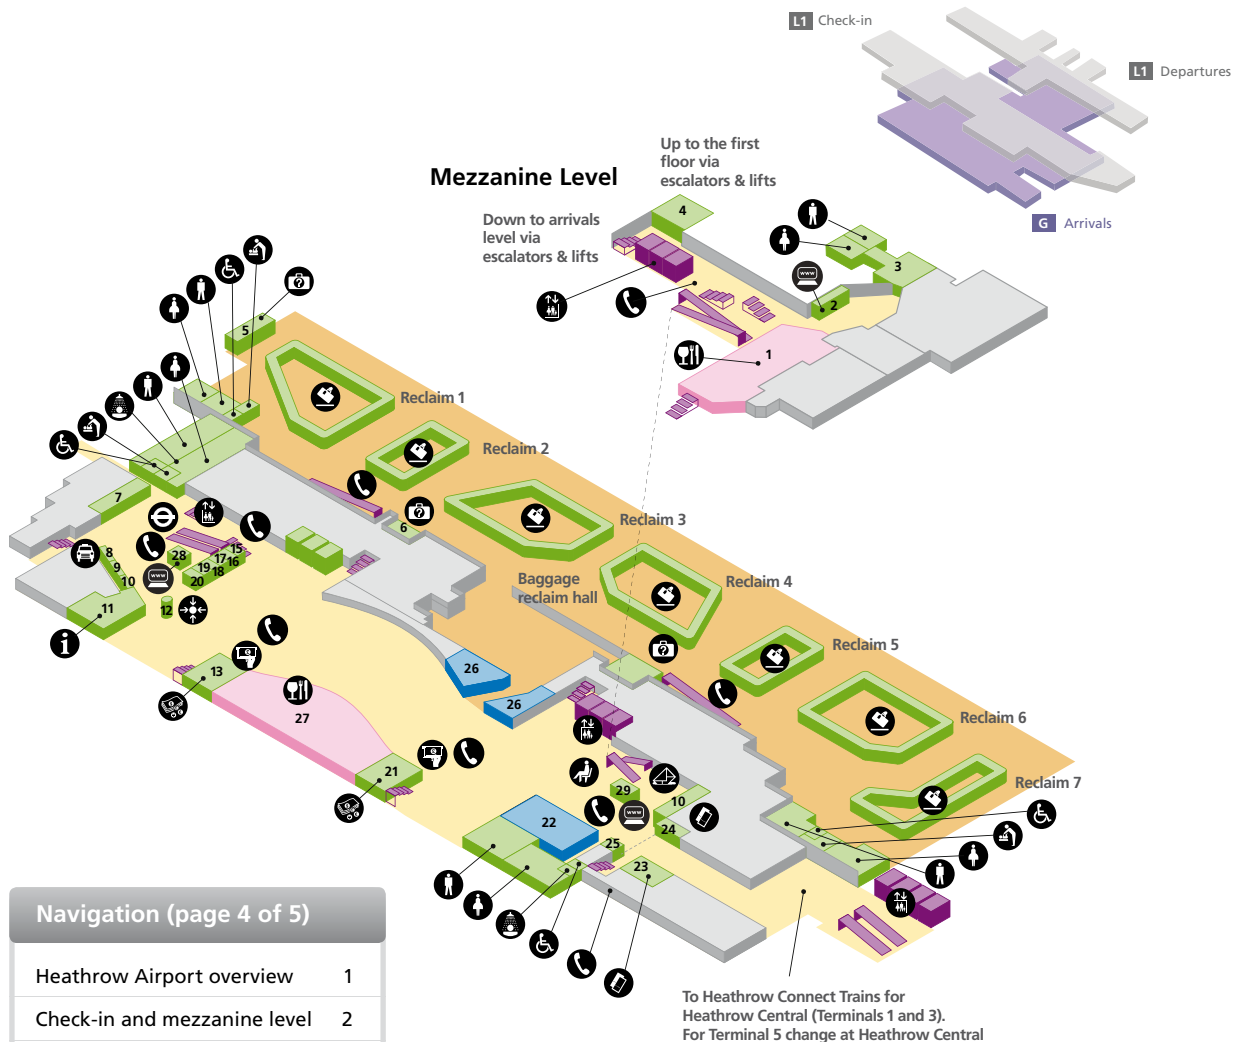

Food and drink

Caffé Nero	12	Café Rouge	7
J D Wetherspoon – Bar (Mezzanine level)	1		

- Accessible toilet
 - Postbox
 - Toilet men
 - Babycare
 - Prayer room
 - Toilet women
 - Cash machines
 - Restaurant / Café / Pub
 - Public areas
 - Check-in
 - Security
 - Passenger areas
 - Internet facility
 - Telephone
 - Lift
 - Tickets
- Boingo Wi-Fi is present throughout the terminal

Navigation (page 3 of 5)

Heathrow Airport overview	1
Check-in and mezzanine level	2
Departures	3
Arrivals & mezzanine level	4
Onward travel – Arrivals	5

- Accessible toilet
- Airline lounge
- Baby care
- Bureau de change
- Internet facility
- Lift
- Postbox
- Boingo Wi-Fi is present throughout the terminal
- Restaurant / Café / Pub
- Security
- Shower
- Toilet men
- Toilet women
- Public areas
- Passenger areas

Terminal 4

Arrivals & mezzanine level (Ground Floor)

Terminal 4 plan

Shopping

WHSmith	22	World Duty Free (Arrivals only)	26
---------	----	---------------------------------	----

Services

American Express bureau de change	13	Excess baggage/left luggage	7
Avis car hire	16	Heathrow Express ticket machine	24
BA baggage enquiries	5	Heathrow Express tickets	23
BAA information desk	11	Hertz car hire	19
Baggage enquiries	6	Hotelink	25
British Hotel Reservation Centre (BHRC)	10	Internet	28 29
Budget car hire	15	Internet (Mezzanine level)	2
Chauffeur services - Continental, Delta, Etihad, Kuwait	9	Meeting point	12
Enterprise car hire	20	Sixt	17
Europcar car hire	18	Taxi information	8
		Travellex bureau de change	21
		VAT refunds (Mezzanine level)	4
		Yotel (24 hour hotel rooms, Mezzanine level)	3