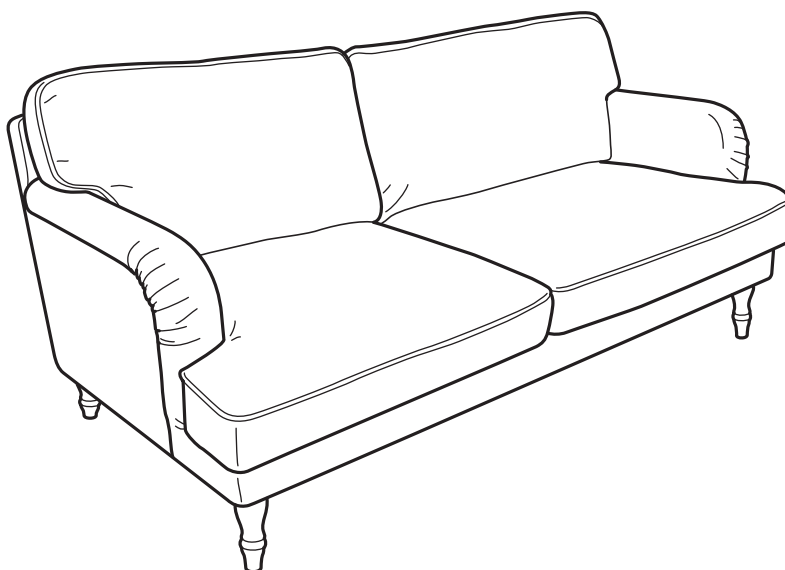

STOCKSUND

Sofa series

DESIGN

Nike Karlsson

MODELS

Bench

Armchair

2-seat sofa

3-seat sofa

Removable,
washable covers

Choice of cover

Choice of legs

Built with
pocket springs

10

STOCKSUND sofa series has a 10-year guarantee. Read more in the guarantee brochure.

Warm and traditional

The STOCKSUND seating series has a timeless, traditional style and a warm inviting feeling, with soft rounded shapes and handcrafted details like turned wooden legs. The generous dimensions and seat cushions with a core of pocket springs give excellent comfort that you will enjoy for many years to come. The series includes sofas of different sizes, an extra wide armchair and a bench with storage that you can even use in the hallway or at the foot of your bed.

Quality, inside and out

With STOCKSUND, all details have been carefully designed to make both the inner and outer qualities easy for you to see and feel. The seat cushions have a core of highly durable pocket springs and a somewhat wider seat angle that makes the sofa feel deeper and you sit more comfortably. The legs are turned and crafted in solid wood. A choice of covers is available, all made of strong and hardwearing fabrics, with decorative piping and beautifully sewn pleats – all are removable and machine washable.