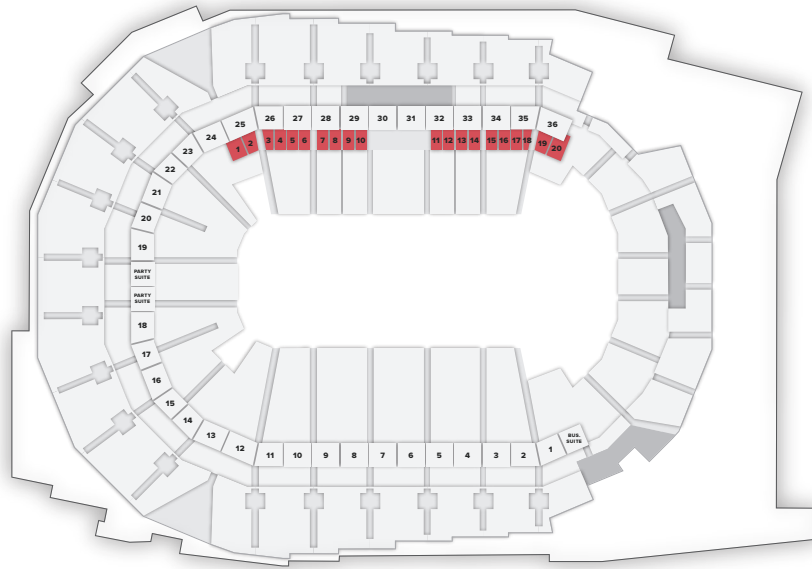

LOGE BOXES

— AT —

WELLS FARGO ARENA

JASON EVANS
PREMIUM SEATING MANAGER
JASON.EVANS@SPECTRAXP.COM
515.564.8019

FOUR-SEAT LOGE BOX

**4 Regular
Season Tickets**
Iowa Wild
AHL Hockey

**4 Regular
Season Tickets**
Iowa Wolves
NBA D-League

**4 Regular
Season Tickets**
Iowa Barnstormers
IFL Football

Option to purchase up to 4 tickets for other ticketed events at Wells Fargo Arena
(concerts, family shows, sporting events)

- Two preferred parking passes per event
- In-loge food and beverage service *(purchase separately)*
- Access to Coors Light Club Lounge on main concourse
- Company identification outside loge
- Priority booking for Coors Light Club Lounge during non-event days
- One time up-front security deposit of \$2,000

EIGHT-SEAT LOGE BOX

**8 Regular
Season Tickets**
Iowa Wild
AHL Hockey

**8 Regular
Season Tickets**
Iowa Wolves
NBA D-League

**8 Regular
Season Tickets**
Iowa Barnstormers
IFL Football

Option to purchase up to 8 tickets for other ticketed events at Wells Fargo Arena
(concerts, family shows, sporting events)