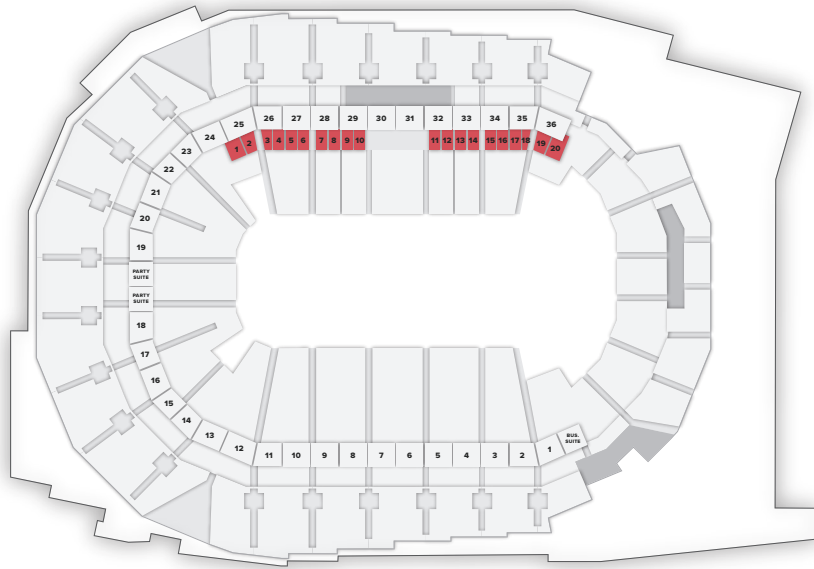

LOGE BOXES

— AT —

WELLS FARGO ARENA

JASON EVANS
PREMIUM SEATING MANAGER
JASON.EVANS@SPECTRAXP.COM
515.564.8019

FOUR-SEAT LOGE BOX

**4 Regular
Season Tickets**
Iowa Wild
AHL Hockey

**4 Regular
Season Tickets**
Iowa Wolves
NBA D-League

**4 Regular
Season Tickets**
Iowa Barnstormers
IFL Football

Option to purchase up to 4 tickets for other ticketed events at Wells Fargo Arena
(concerts, family shows, sporting events)

- Two preferred parking passes per event
- In-loge food and beverage service *(purchase separately)*
- Access to Coors Light Club Lounge on main concourse
- Company identification outside loge
- Priority booking for Coors Light Club Lounge during non-event days
- One time up-front security deposit of \$2,000

EIGHT-SEAT LOGE BOX

**8 Regular
Season Tickets**
Iowa Wild
AHL Hockey

**8 Regular
Season Tickets**
Iowa Wolves
NBA D-League

**8 Regular
Season Tickets**
Iowa Barnstormers
IFL Football

Option to purchase up to 8 tickets for other ticketed events at Wells Fargo Arena
(concerts, family shows, sporting events)