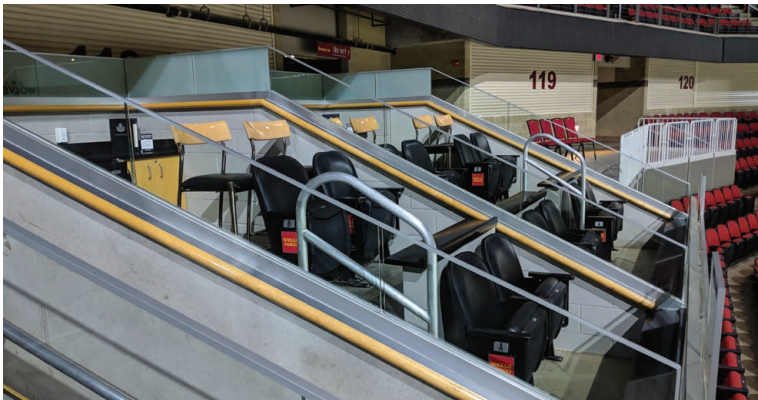

JASON EVANS
PREMIUM SEATING MANAGER
JASON.EVANS@SPECTRAXP.COM
515.564.8019